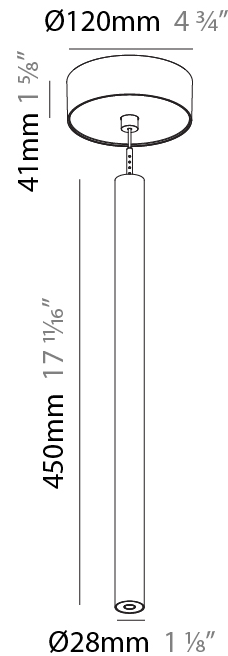

GENERAL

Series: Hangover
Subseries: Hangover Plug Monopoint Surface Canopy
Brand: Prolight
Division: Architectural
Mounting Type: Suspension
Mounting Location: Ceiling
Subcategory: Pendant

PHYSICAL

Shape: Cylinder
Diameter (mm): 28
Diameter (in): 1 1/8
Height (mm): 450
Height (in): 17 11/16
Max. Overall Height (mm): 2450
Max. Overall Height (in): 96 7/16
Light Distribution: Downlight
Weight (kg): 0.504
Weight (lbs): 1.11
Fixture Finish: SSR / BKV / CWI / CRY / HAB / UFT / ITA / RUA / FTG / MYG / LOD / PUS / FRO / FUP / KIA / POP / BLS / SPG / MEY / GOH / GUM / CHC / COM / ABZ / JAG / OBR / MOS / ROR
Fixture Material: Aluminum
Cable Details: 2000mm or 4000mm Black Cable

ELECTRICAL

Lamp Type: LED (Zhaga Standard)
Input Wattage (W): 6.6
Total Output Wattage (W): 6
Dimming: Tri-Mode (Non-Dimming and Phase Dimming (120Vac only) and 0-10V Dimming)
Driver Included: Yes
Driver Location: External
Driver Type: Constant Current - Universal
Driver Class: Class 2
Housing: ENCP3 w/quick connect
Input Voltage (V): 120 - 277
Constant Current (MA): 500

LED

Number of LEDs: 1
Color Temperature (°K): 2700 / 3000 / 4000
Max. Delivered Lumen (lm): 330 / 360 / 380
CRI: >90 CRI
Lamp Life (hrs): 50000
Upon Request: ***3500K available in minimum quantities (larger quantities upon request)

OPTICAL

Optic°: 24 / 32 / 34 / 55 / 58

RATINGS AND CERTIFICATIONS

Certified By: Certified for North American Standards
IP rating: IP20